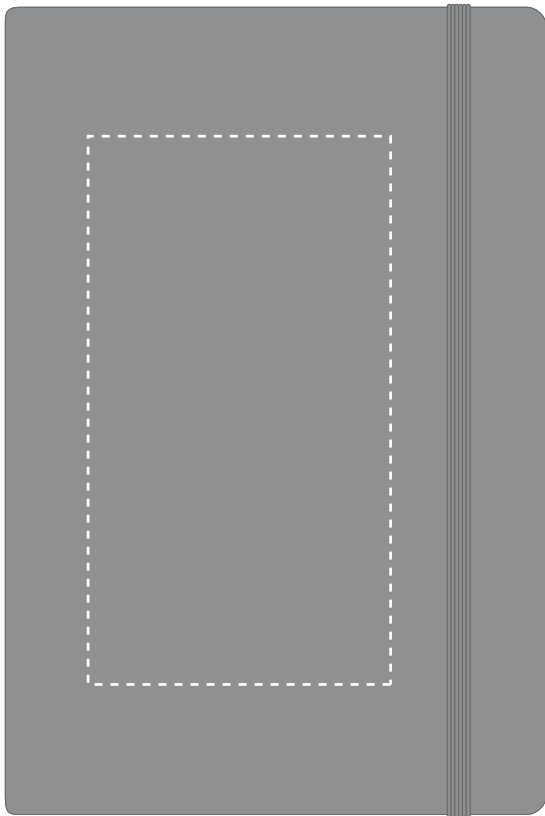

We stock this item in the following colours

**PANTONE REFERENCE(S)**

Debossing / Foil Blocking

Product Image for visualisation - colours may vary

ARTWORK SCALE 50%

- CENTRED TO PRINT AREA
- CENTRED TO NOTEBOOK

ARTWORK SCALE 50%

- CENTRED TO PRINT AREA
- CENTRED TO NOTEBOOK

The dashed line is to demonstrate print area and will not appear on your printed item

**PLEASE NOTE:**

- All colours including print and product are for visual purposes only and should not be regarded as the actual colour of the product and print.
- Some products may vary from batch to batch and may differ from previous orders.
- The colour and texture of a product can also have an effect on the final print colour.
- By approving this order we accept that you understand these terms.

To proceed, please approve visual via the online system.

ARTWORK SCALE 100%  
Max print area: 145mm x 80mm

ARTWORK SCALE 100%  
Max print area: 145mm x 80mm