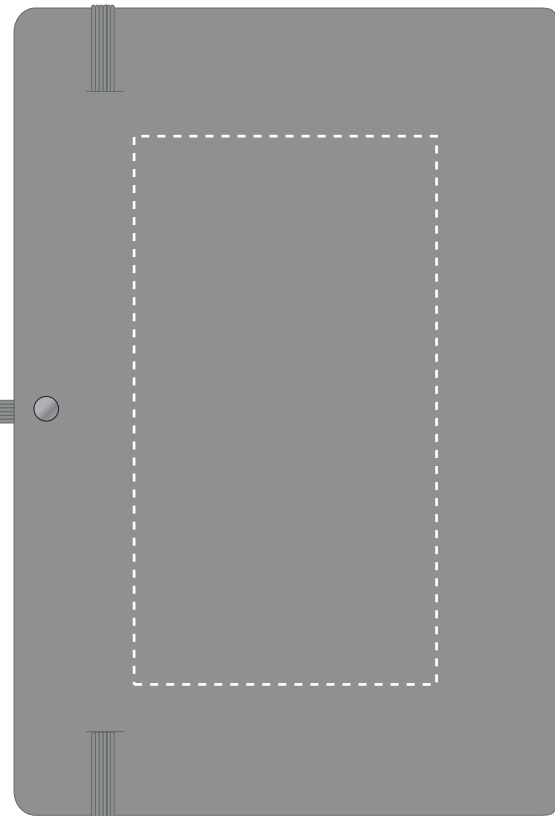

We stock this item in the following colours

**PANTONE REFERENCE(S)**

Debossing / Foil Blocking

Product Image for visualisation - colours may vary

ARTWORK SCALE 50%

- CENTRED TO PRINT AREA
- CENTRED TO NOTEBOOK

ARTWORK SCALE 50%

- CENTRED TO PRINT AREA
- CENTRED TO NOTEBOOK

The dashed line is to demonstrate print area and will not appear on your printed item

**PLEASE NOTE:**

- All colours including print and product are for visual purposes only and should not be regarded as the actual colour of the product and print.
- Some products may vary from batch to batch and may differ from previous orders.
- The colour and texture of a product can also have an effect on the final print colour.
- By approving this order we accept that you understand these terms.

To proceed, please approve visual via the online system.

ARTWORK SCALE 100%  
Max print area: 145mm x 80mm

ARTWORK SCALE 100%  
Max print area: 145mm x 80mm